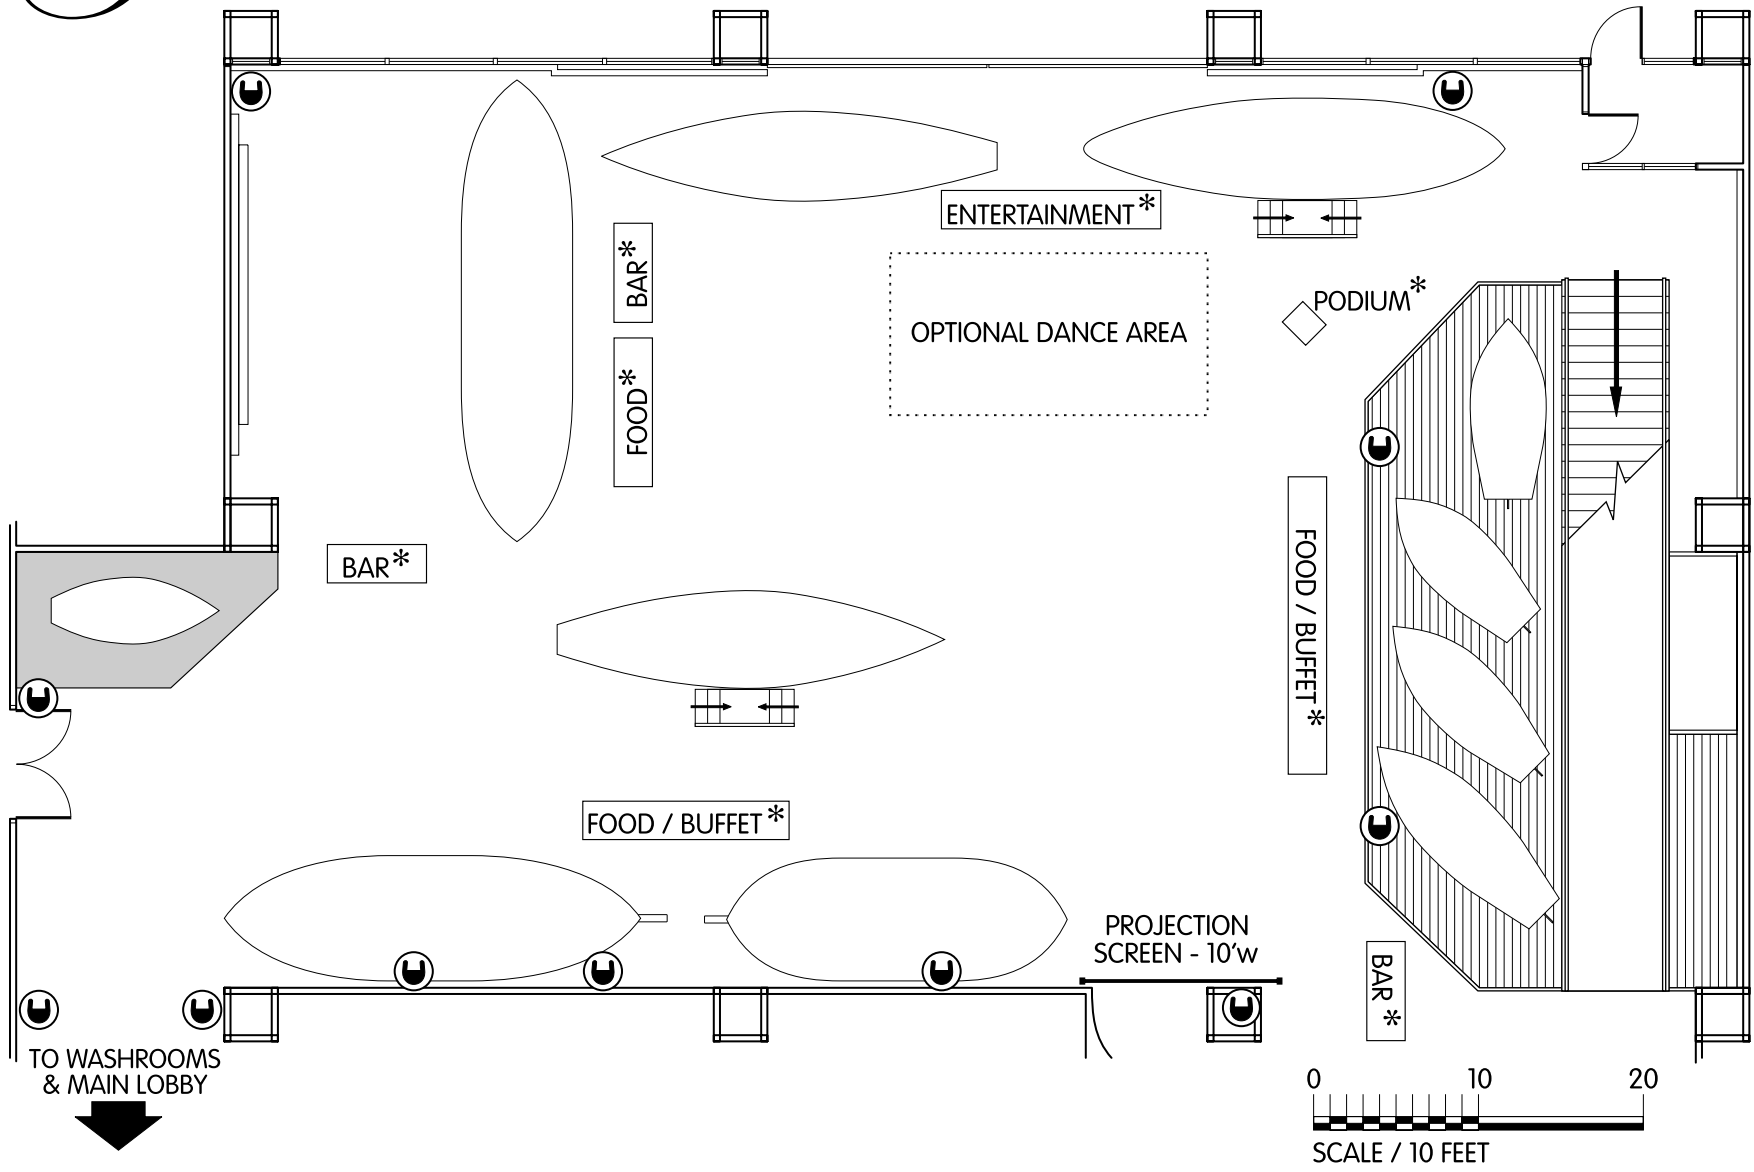

Suggested setting for up to 250 persons ~ non sitting event...

- * = PLACEMENT OPTIONAL
- U = ELECTRICAL OUTLET