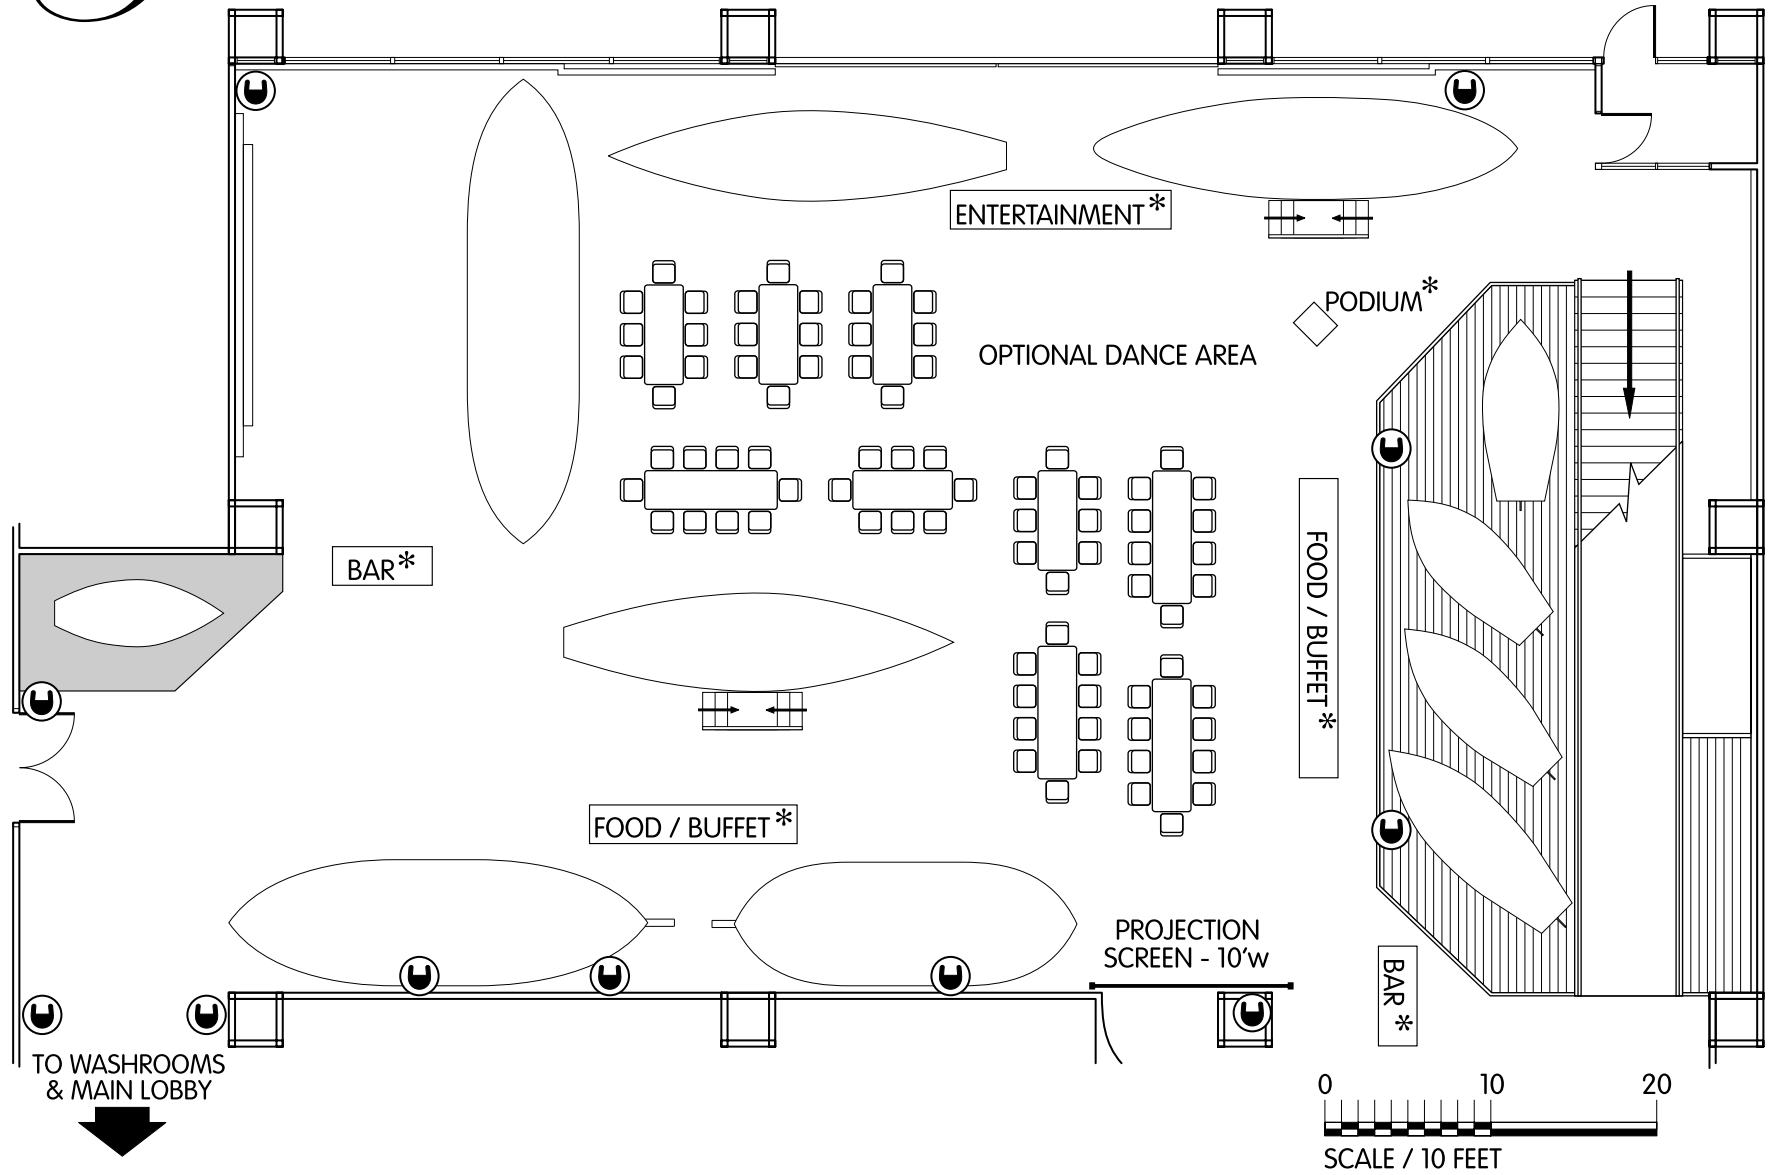

*S*uggested setting for up to 90 persons ~ rectangular tables...

* = PLACEMENT OPTIONAL

U = ELECTRICAL OUTLET